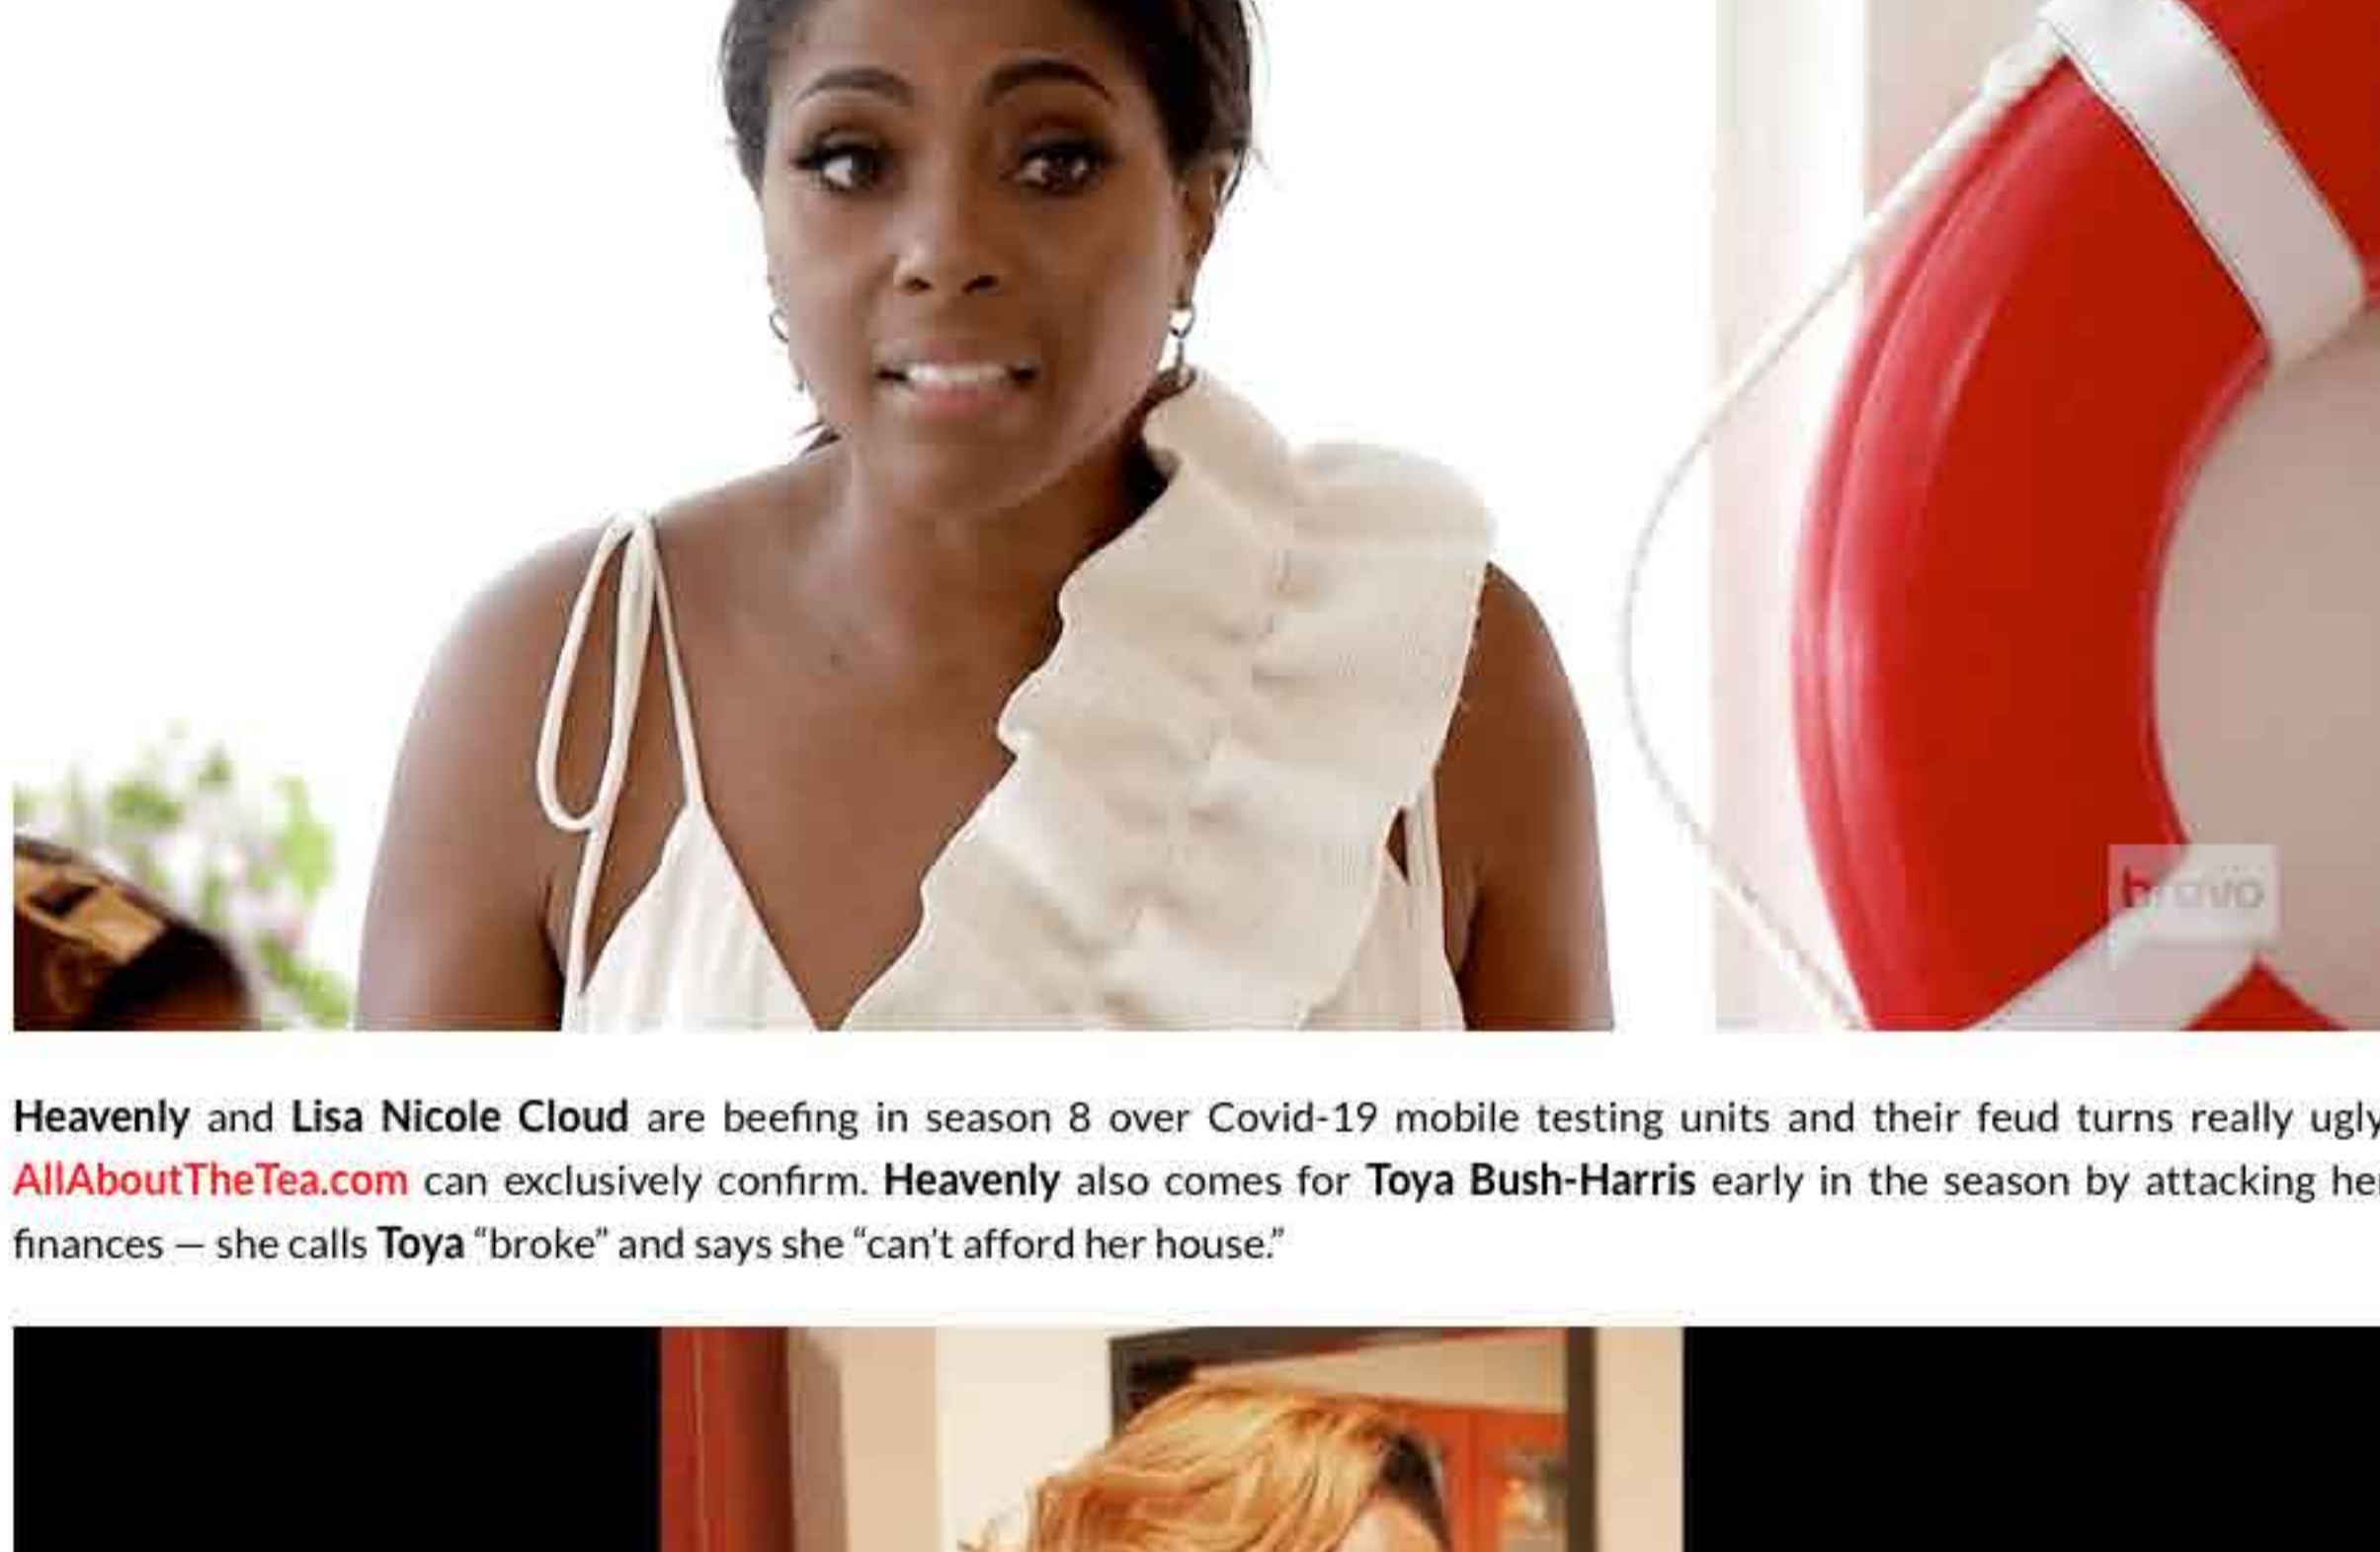

Heavenly and **Lisa Nicole Cloud** are beefing in season 8 over Covid-19 mobile testing units and their feud turns really ugly. [AllAboutTheTea.com](#) can exclusively confirm. **Heavenly** also comes for **Toya Bush-Harris** early in the season by attacking her friends — she calls **Toya** "broke" and says she "can't afford her house."